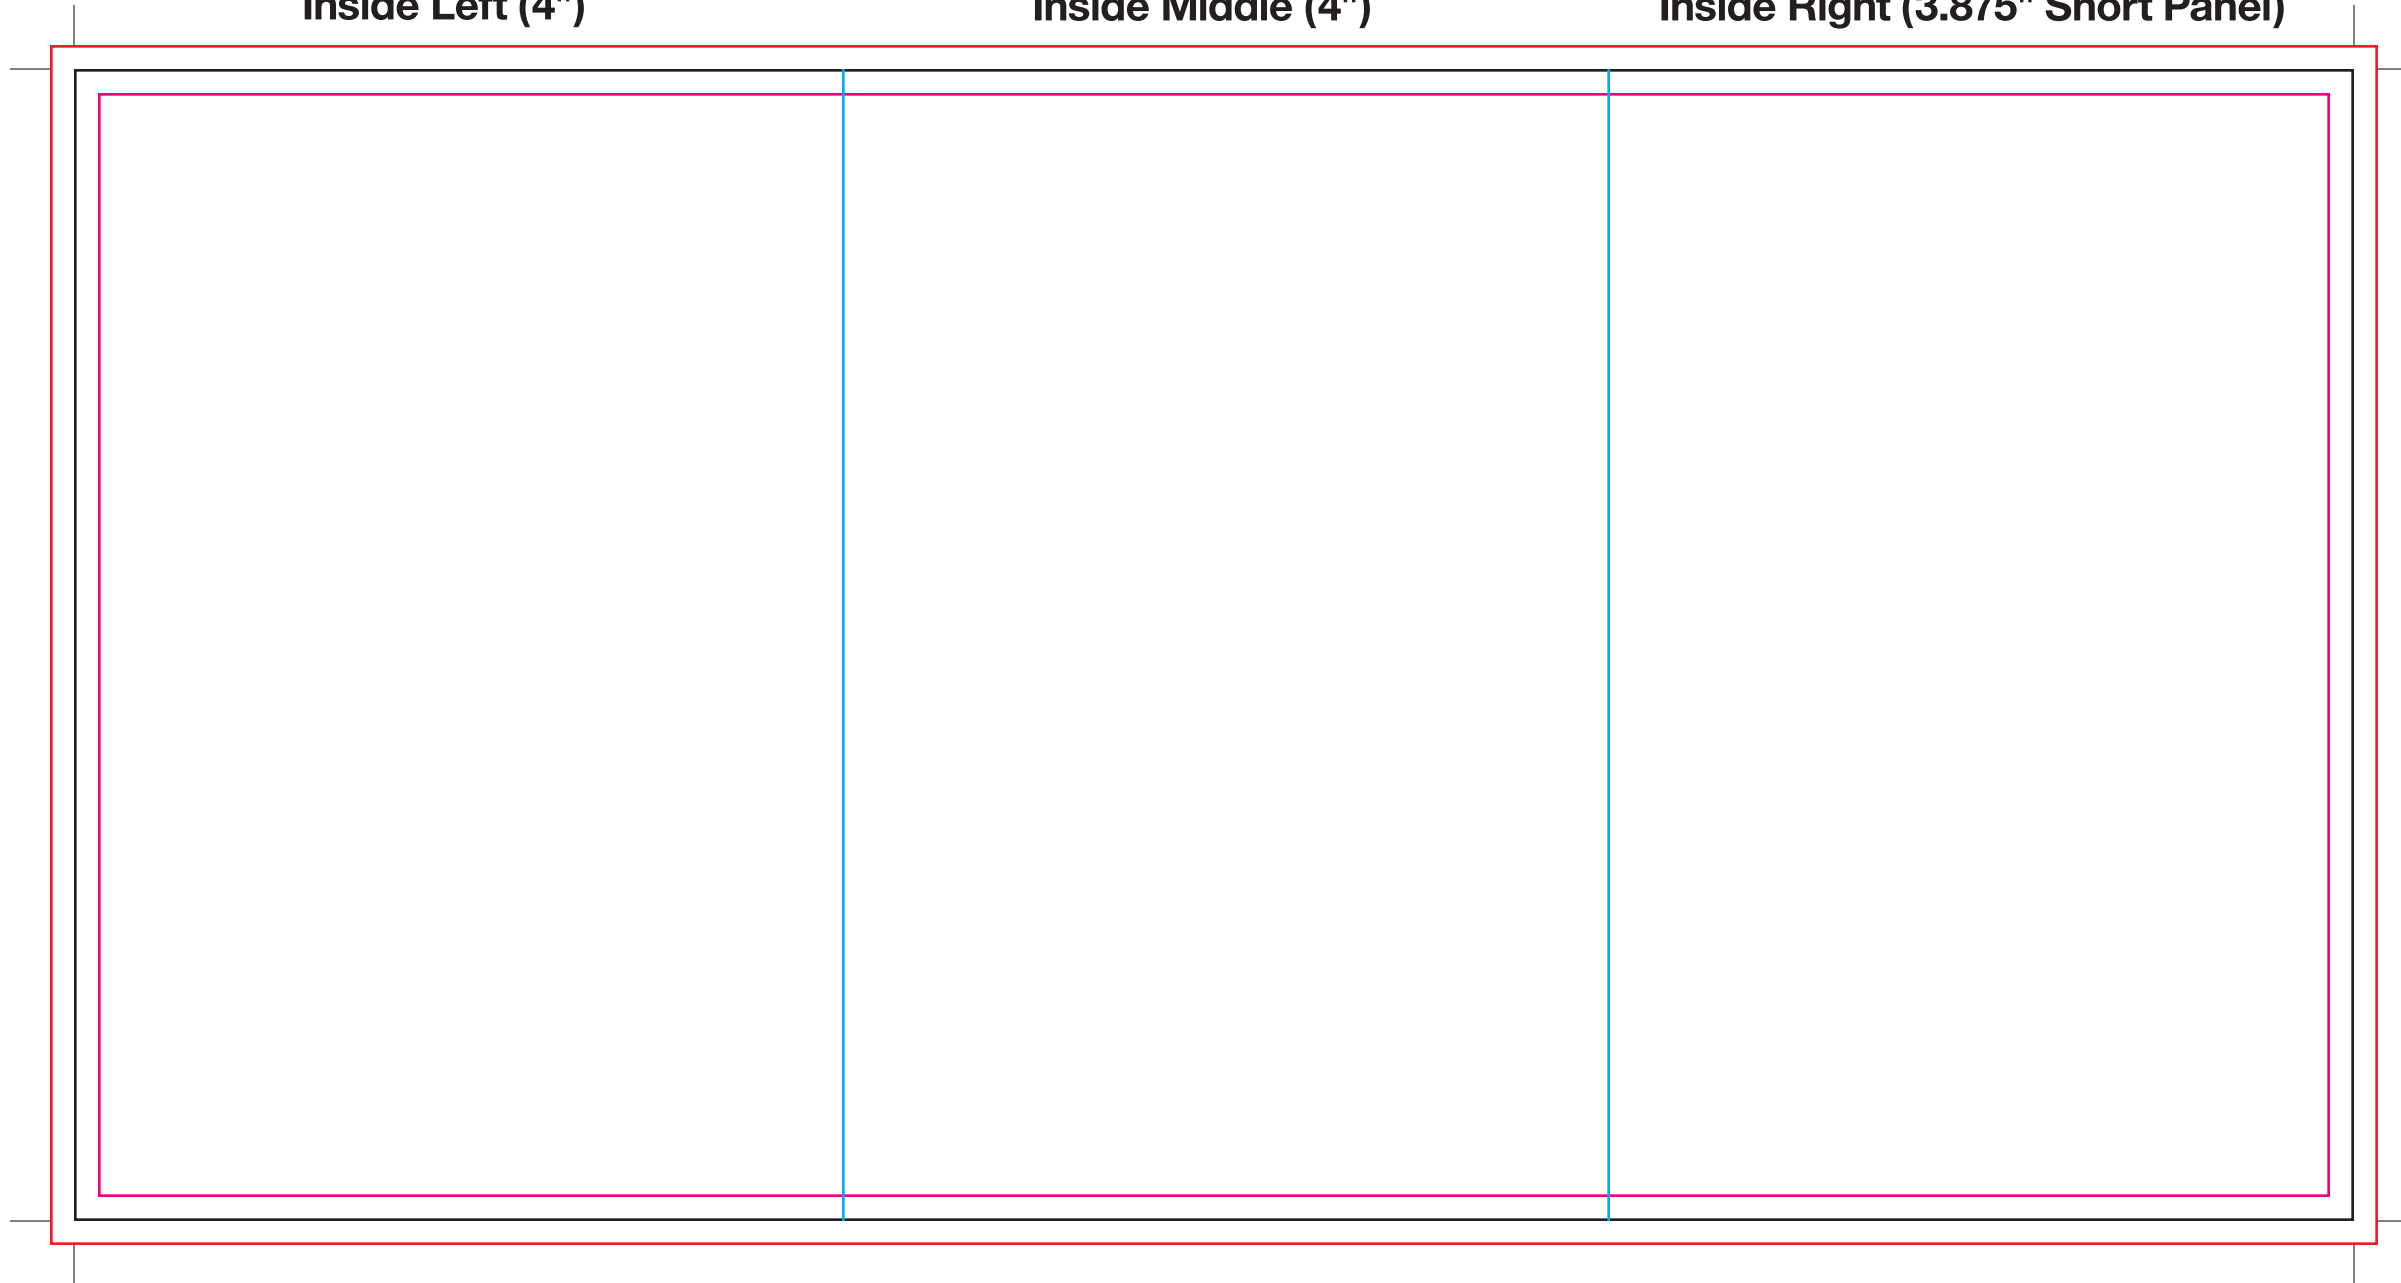

Please keep all design elements within the *magenta* guides

Outside Left (3.875" Short Panel)

Back Cover (4")

Front Cover (4")

11.875" x 6" folds to 4" x 6"

Red Guides = Bleed (.125" outside)

- Extend elements that will print to the edge of your piece to the red guides.

Black Guides = Trim

Magenta Guides = Safe Zone (.125" inside)

- Unless your piece bleeds, keep important elements within the magenta lines.

Cyan Guides = Fold

Please keep all design elements within the *magenta* guides

Inside Left (4")

Inside Middle (4")

Inside Right (3.875" Short Panel)

11.875" x 6" folds to 4" x 6"

Red Guides = Bleed (.125" outside)

- Extend elements that will print to the edge of your piece to the red guides.

Black Guides = Trim

Magenta Guides = Safe Zone (.125" inside)

- Unless your piece bleeds, keep important elements within the magenta lines.

Cyan Guides = Fold